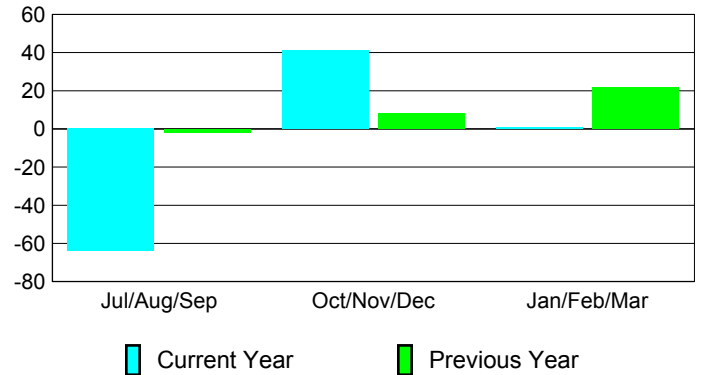

Membership Results
2009-2010

Membership
2008-2009

Month	Net Memb	Actual New	Actual Dropped	Gain/Loss of	Gain/Loss of
	Goal	Memb	Memb	Memb	Memb
Jul/Aug/Sep	50	19	-83	-64	-2
Oct/Nov/Dec	50	83	-42	41	8
Jan/Feb/Mar	40	28	-27	1	22
Totals	140	130	-152	-22	28

Membership Results 2009-2010

Goal, New, Dropped, Gain/Loss

Comparison of Membership Gain/Loss

Current Year Compared to the Previous Year

Gender Comparison 2009-2010

Jul/Aug/Sep

Oct/Nov/Dec

Jan/Feb/Mar