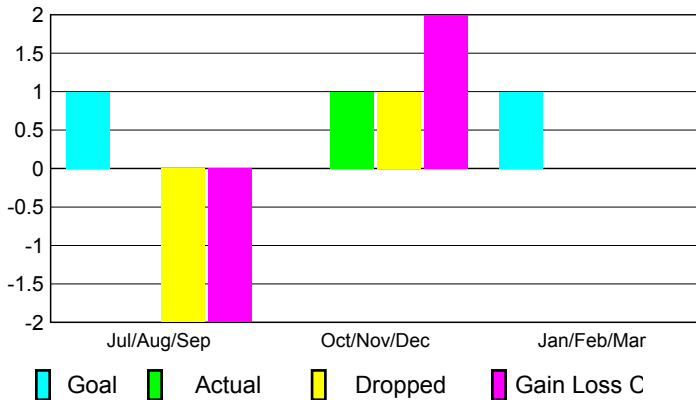

2009-2010 GMT Quarterly Report for District (or Undistricted) **District R 3**

GMT: Doctor CARLOS E JUSTINIAN

Location: DOMINICAN REPUBLIC

GMT CA: 3

CLUBS

Club Results
2009-2010

Clubs
2008-2009

Month	New Club	Actual New	Actual Dropped	Gain/Loss of	Gain/Loss of
	Goal	Clubs	Clubs	Clubs	Clubs
Jul/Aug/Sep	1	0	-2	-2	0
Oct/Nov/Dec	0	1	1	2	0
Jan/Feb/Mar	1	0	0	0	0
Totals	2	1	-1	0	0

Club Results 2009-2010

Goal, New, Dropped, Gain/Loss

Comparison of Club Gain/Loss

Current Year Compared to the Previous Year

YTD Status Quo Clubs 2009-2010

Status Quo Clubs Compared to Status Quo Members

MEMBERSHIP