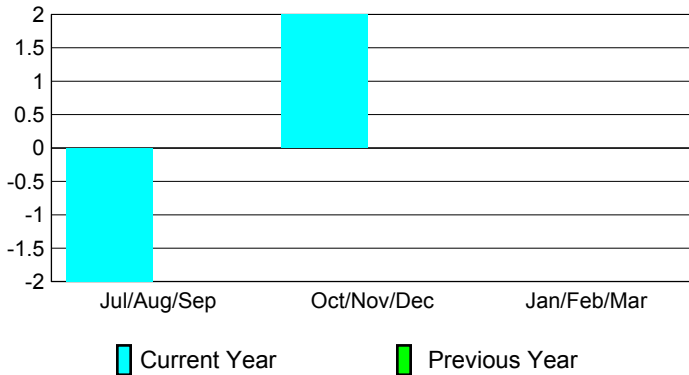

Club Results 2009-2010

Goal, New, Dropped, Gain/Loss

Comparison of Club Gain/Loss

Current Year Compared to the Previous Year

YTD Status Quo Clubs 2009-2010

Status Quo Clubs Compared to Status Quo Members

MEMBERSHIP