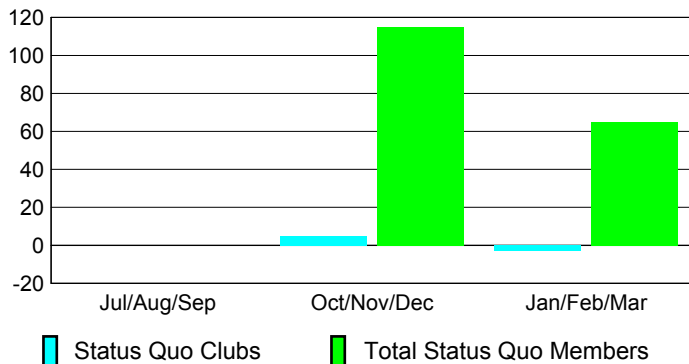

Club Results 2009-2010

Goal, New, Dropped, Gain/Loss

Comparison of Club Gain/Loss

Current Year Compared to the Previous Year

YTD Status Quo Clubs 2009-2010

Status Quo Clubs Compared to Status Quo Members

MEMBERSHIP

Membership Results
2009-2010

Membership
2008-2009

Month	Net Memb	Actual New	Actual Dropped	Gain/Loss of	Gain/Loss of
	Goal	Memb	Memb	Memb	Memb
Jul/Aug/Sep	50	19	-83	-64	-2
Oct/Nov/Dec	50	83	-42	41	8
Jan/Feb/Mar	40	28	-27	1	22
Totals	140	130	-152	-22	28