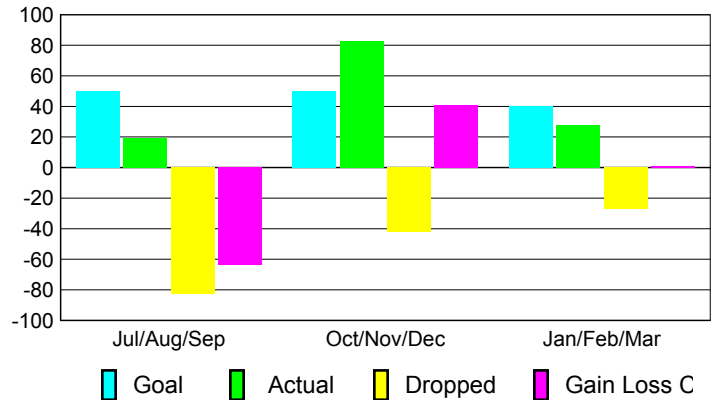

Membership Results 2009-2010

Goal, New, Dropped, Gain/Loss

Comparison of Membership Gain/Loss

Current Year Compared to the Previous Year